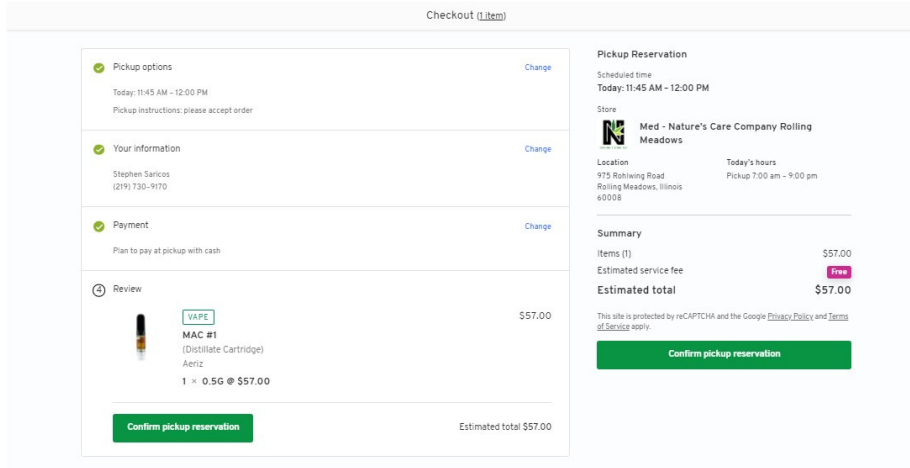

# PRE-ORDER INSTRUCTIONS

- Click the shopping cart in the top right corner to complete your order

- Click Proceed to checkout
- Select your pickup time and checkmark the box saying you will be here during your 15 min time window

- Click Continue > Confirm pickup reservation
- You may be asked to complete a 'captcha' at the end to ensure you are human