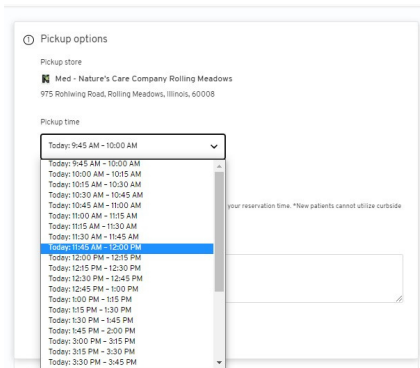

- Click Proceed to checkout
- Select your pickup time and checkmark the box saying you will be here during your 15 min time window