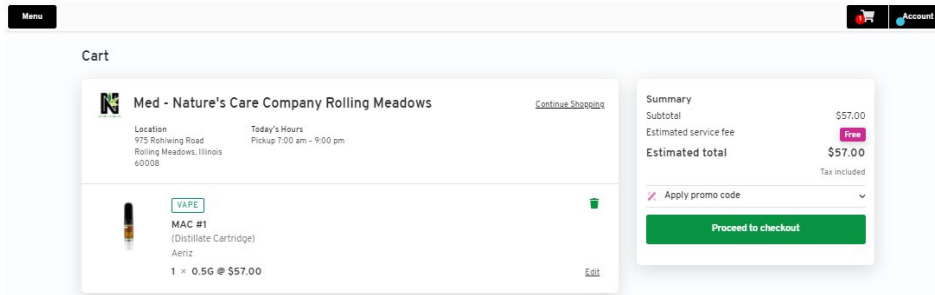

PRE-ORDER INSTRUCTIONS

- Click the shopping cart in the top right corner to complete your order